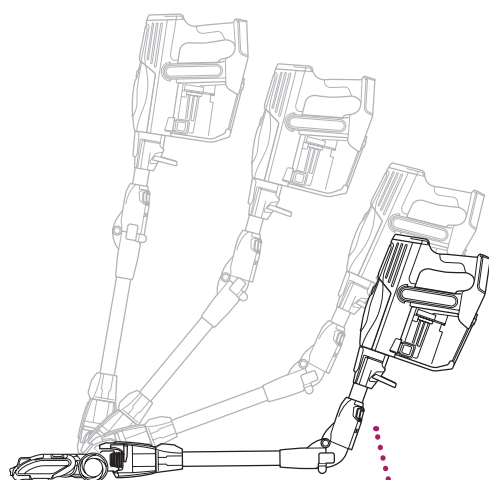

## FLEXOLOGY

### REACH ANYWHERE

Easily access hard-to-reach areas under furniture. Press the Flexology Lock Release button to lower the angle of the wand to increase your reach.

Flexology Lock Release

### Easily Insert or Remove the LITHIUM-ION Power Pack

To insert, slide the LITHIUM-ION Power Pack into the slot in the back of the hand vac. To remove, pinch the release tab then slide out the LITHIUM-ION Power Pack.