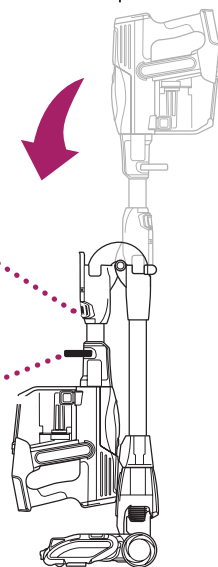

### REACH ANYWHERE

Easily access hard-to-reach areas under furniture. Press the Flexology Lock Release button to lower the angle of the wand to increase your reach.

Flexology Lock Release

To take the vacuum out of storage mode, press the Flexology Lock Release button while lifting up the handheld vacuum. The wand will lock in place.

Flexology Lock Release

Carry Handle