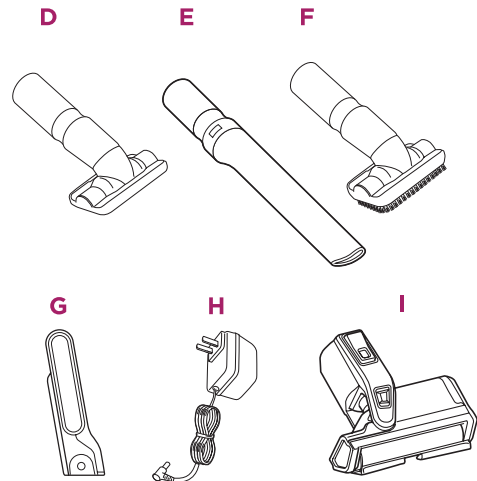

SharkNinja® Art Specifications

Project: IF200UKT_QSG_170619

PMS 234C

K

Art Produced at 100%
UV VARNISH COATING OVER ALL

WHAT'S INSIDE:

- **A** Handheld Vacuum
- **B** Motorised Floor Nozzle
- **C** Flexology Wand
- **D** Upholstery Tool
- **E** 8" Crevice Tool
- **F** Dusting Brush
- **G** 1 x LITHIUM-ION 25.2V battery
- **H** LITHIUM-ION Power Pack Charger
- **I** Motorised Pet Brush