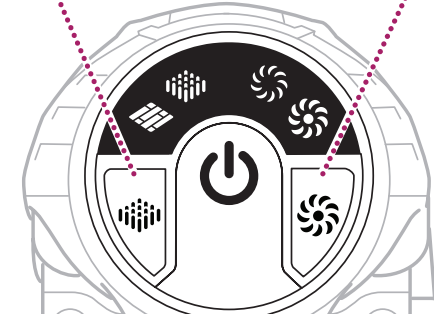

Suction Settings

- **EXTEND RUNTIME** For everyday cleaning.
- **MAX POWER** Maximum power for heavy-duty cleaning.

LITHIUM-ION POWER PACK

In Use

Charging

NOTE: Full charge takes approximately 3.5 hours.

Battery Indicator Lights

NOTE: LITHIUM-ION Power Pack comes with a partial charge. Fully charge prior to first use and then completely discharge to condition the pack.

VERSATILE CHARGING

Easily Insert or Remove the LITHIUM-ION Power Pack

To insert, slide the LITHIUM-ION Power Pack into the slot in the back of the hand vac. To remove, pinch the release tab then slide out the LITHIUM-ION Power Pack.

For additional parts and accessories, visit sharkclean.eu